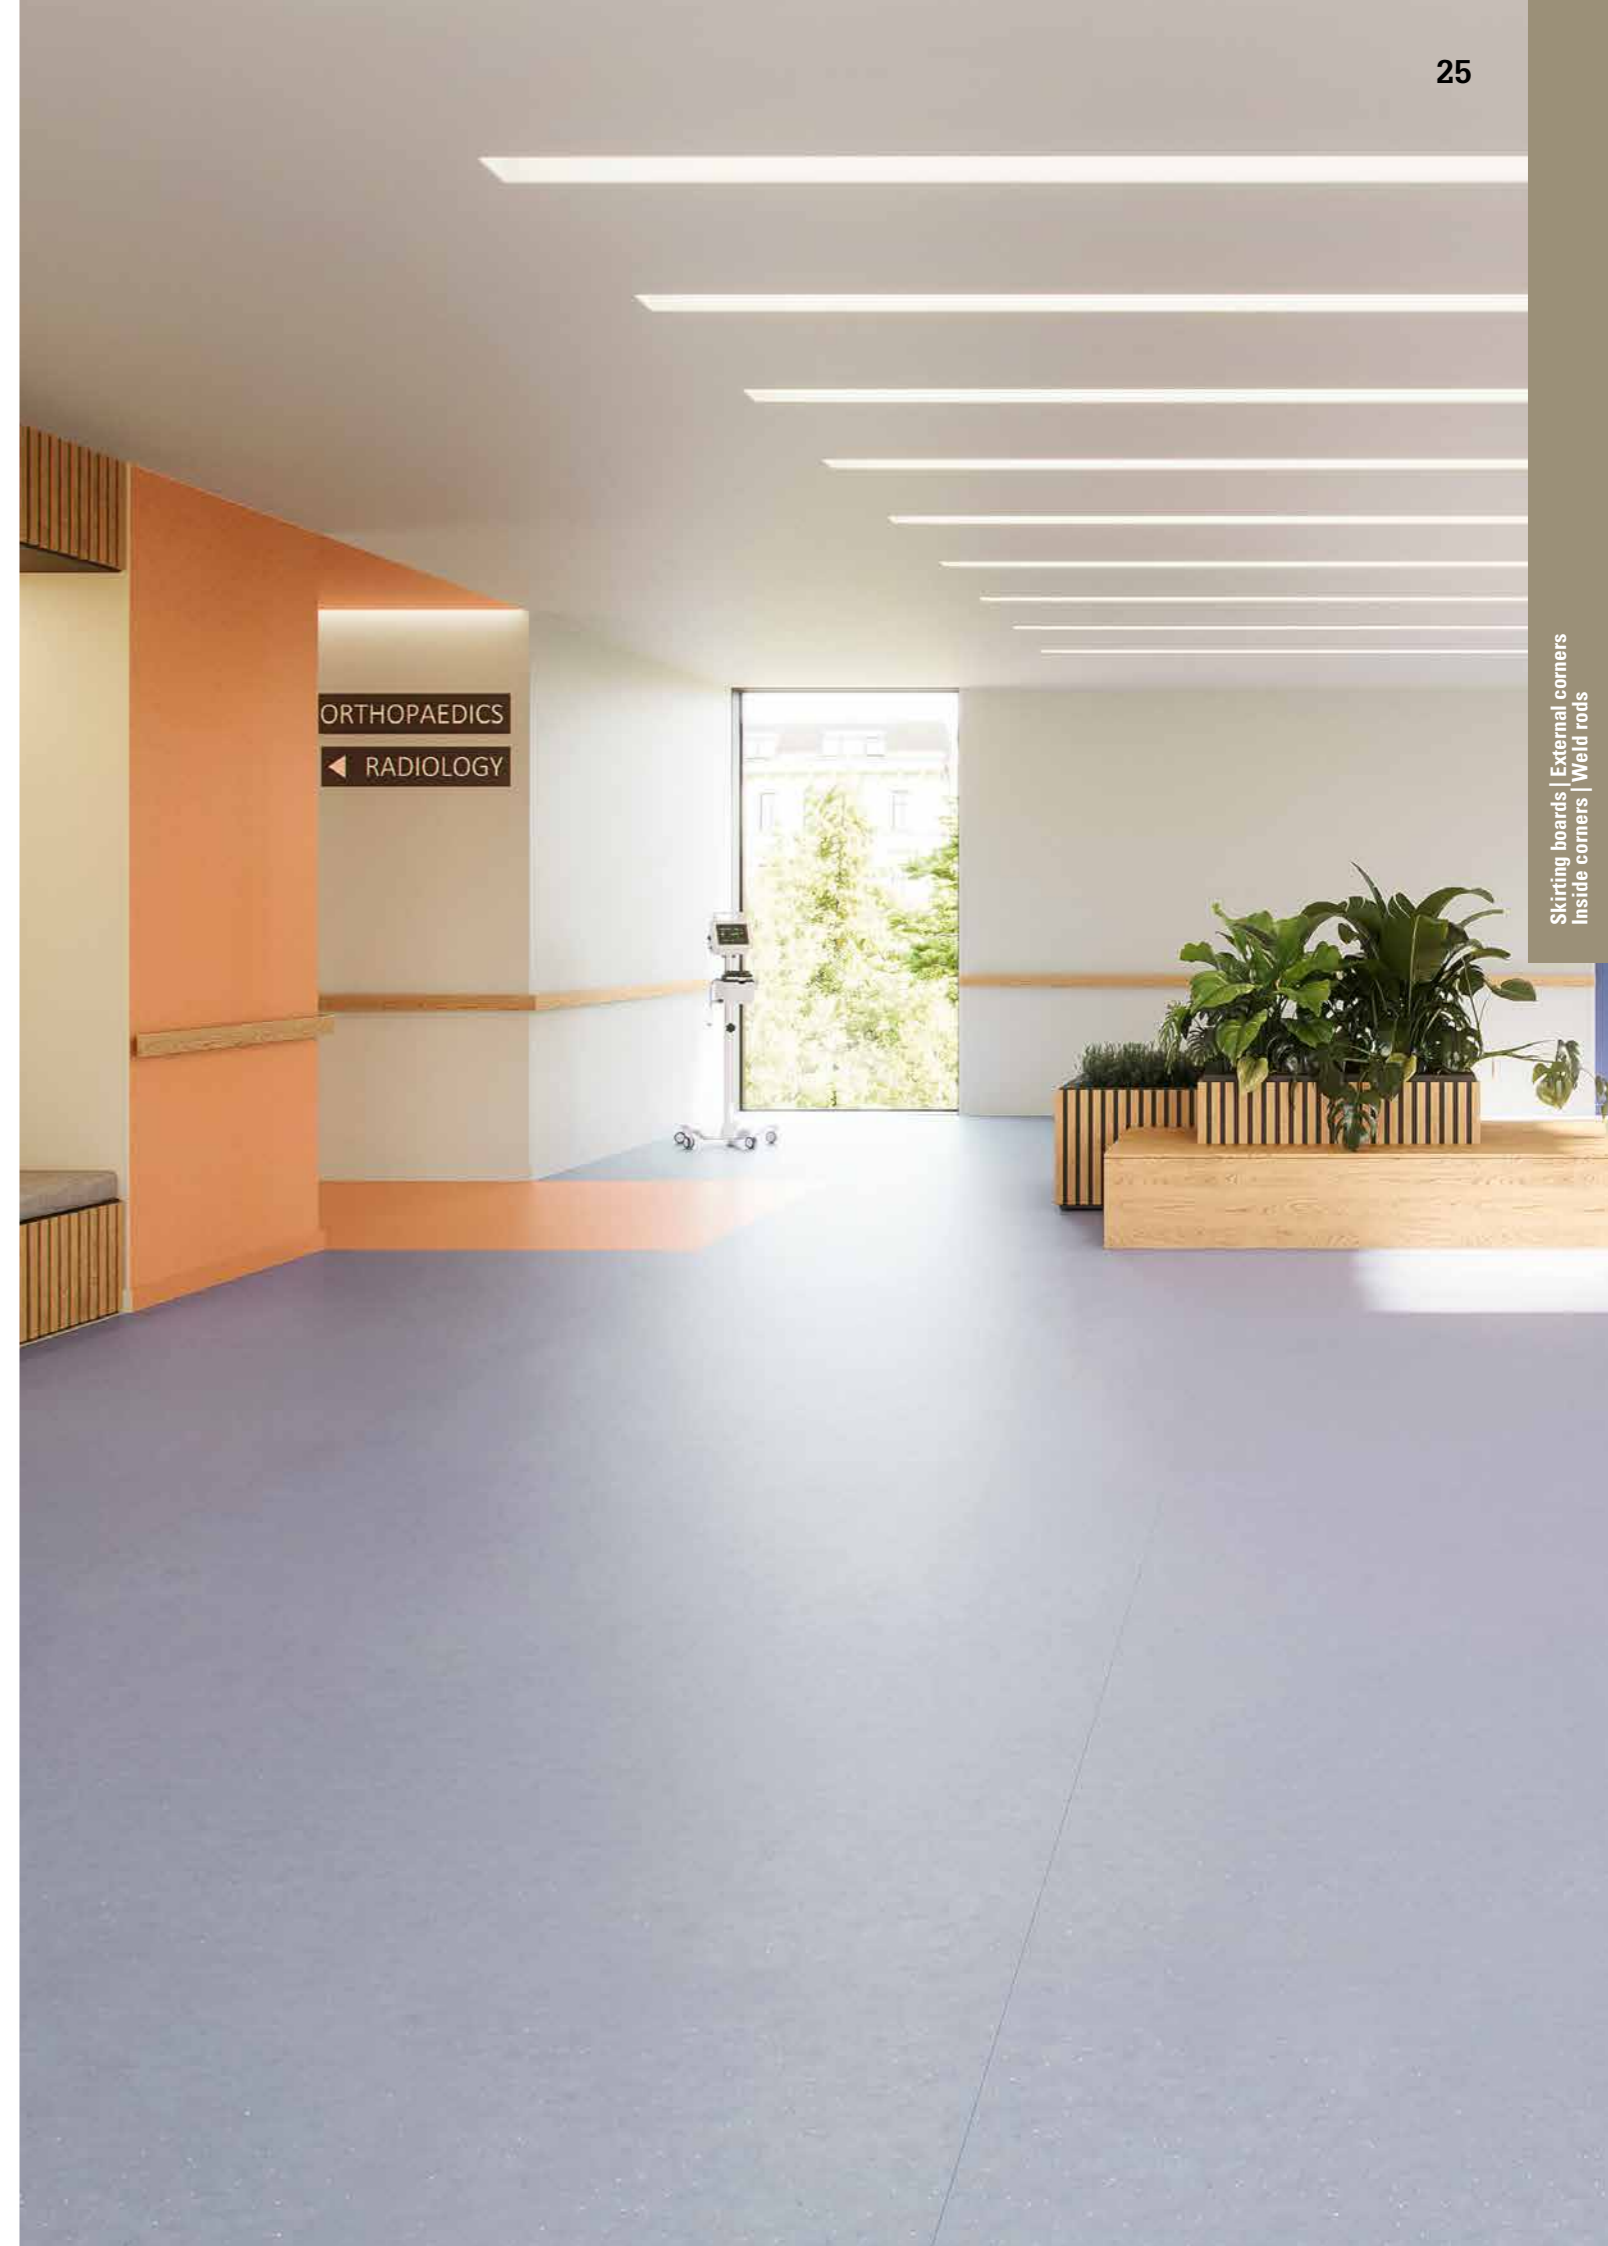

SKIRTING BOARDS | EXTERNAL CORNERS | INSIDE CORNERS | WELD RODS

Design	Fits perfectly for	Skirting board	External corner	Inside corner	Welding rods	
Silver Grey Stars	PLR124C		PH124	PEA124	PEI124	PS124
Sinai Sand	PLR002C		PH002	PEA002	PEI002	PS002
Sinai Sand Stars	PLR130C		PH130	PEA130	PEI130	PS130
Springtime Orange	PLR378C		PH378	PEA378	PEI378	PS378
Steel Grey	PLR023C		PH023	PEA023	PEI023	PS023
Sunshine Yellow	PLR377C		PH377	PEA377	PEI377	PS377
Summer Sky	PLR014C		PH014	PEA014	PEI014	PS014
Terracotta Dark	PLR009C		PH009	PEA009	PEI009	PS009
Tropical Orange	PLR386C		PH386	PEA386	PEI386	PS386
Warm.One	PLR119C		PH119	PEA119	PEI119	PS119
Warm.Two	PLR120C		PH120	PEA120	PEI120	PS120
Warm.Three	PLR121C		PH121	PEA121	PEI121	PS121
Warm.Four	PLR122C		PH122	PEA122	PEI122	PS122
Wheat Brown	PLR379C		PH379	PEA379	PEI379	PS379