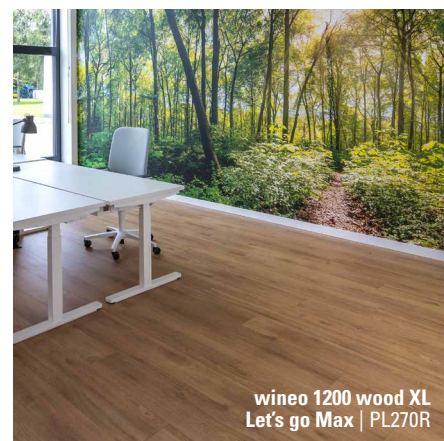

# PURLINE BIOBODEN

ORGANIC FLOORING | SOL ORGANIQUE | SUELO BIO

wineo 1500 wood XS  
Garden Oak | PL005C  
Pure Black | PL194C

wineo 1500 fusion ∞  
cool.three | PL109C  
wineo 1500 fusion combinations  
ornaments.cool.dark | PL140C

wineo 1500 fusion ∞  
cool.one | PLR107C

wineo 1500 stone XL  
Raw Industrial PL104C

wineo 1200 wood XL  
Let's go Max | PL270R

**wineo workspace**  
Büros, Meetingräume  
und Präsentationsflächen  
Nord-West-Ring 13  
32832 Augustdorf  
Deutschland