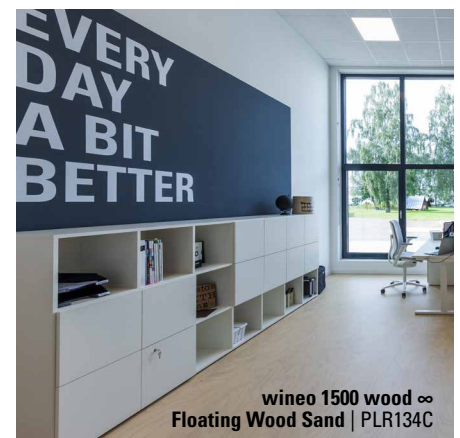

wineo 1500 wood XL
Fashion Oak Grey | PL093C

wineo 1500 wood ∞
Floating Wood Snow | PLR133C

wineo 1500 wood ∞
Floating Wood Sand | PLR134C

wineo workspace
Büros, Meetingräume
und Präsentationsflächen
Nord-West-Ring 13
32832 Augustdorf
Deutschland